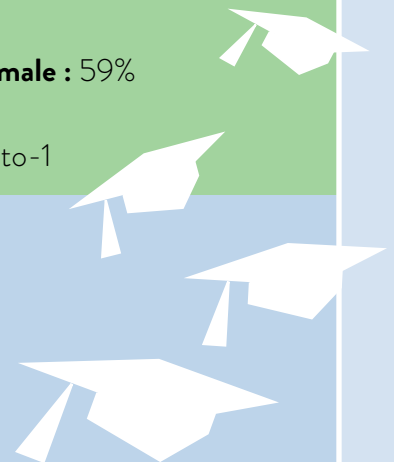

Graduate Success

84% of SCC graduates find jobs in their field or transfer to earn a bachelor's degree.

SCC Central Campus
107 Community College Dr.
Spartanburg, S.C. 29305
(864) 592-4600

SCC Cherokee
County Campus
523 Chesnee Hwy.
Gaffney, S.C. 29341 • (864) 206-2700

SCC Downtown Campus
220 East Kennedy St.
Spartanburg, S.C. 29302
(864) 592-4050

SCC Tyger River Campus
1875 East Main St.
Duncan, S.C. 29334
(864) 592-6200

SCC Union County Campus
1401 Furman L. Fendley Hwy.
Union, S.C. 29379
(864) 466-1060