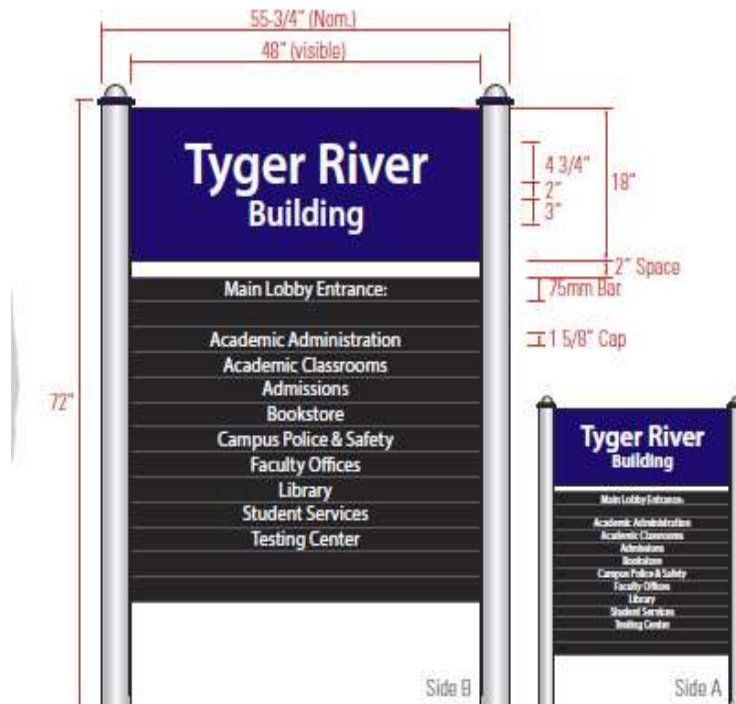

Sign Type C1 / Building Identification
Location B.04 (Side B)

Sign Type C1 / Building Identification

5120 SignPanel Series

Non-Illuminated / Mounting: Direct Burial

Support Posts: SPC100 (4" Circular) x 72"(h) / Natural Satin

Decorative Elements: Post Cap: PCC100-D/Dome/ Natural Satin

Deco Rings: SPCDR Circular (Qty. 1 per post) / PMS 2748C Blue

SignPanel: SPA25 / 18"(h) x 48"(w) (visible) / PMS 2748C Blue

PSV Graphics: Myriad Pro Semibold / 4-3/4" & 3" / 7725-10 White

SignBars: SB75 (2-15/16") (Qty. 13) / 75mm(h) x 48"(w) (visible) / A02 Black

PSV Graphics: Myriad Pro / 1-5/8" / 7725-10 White