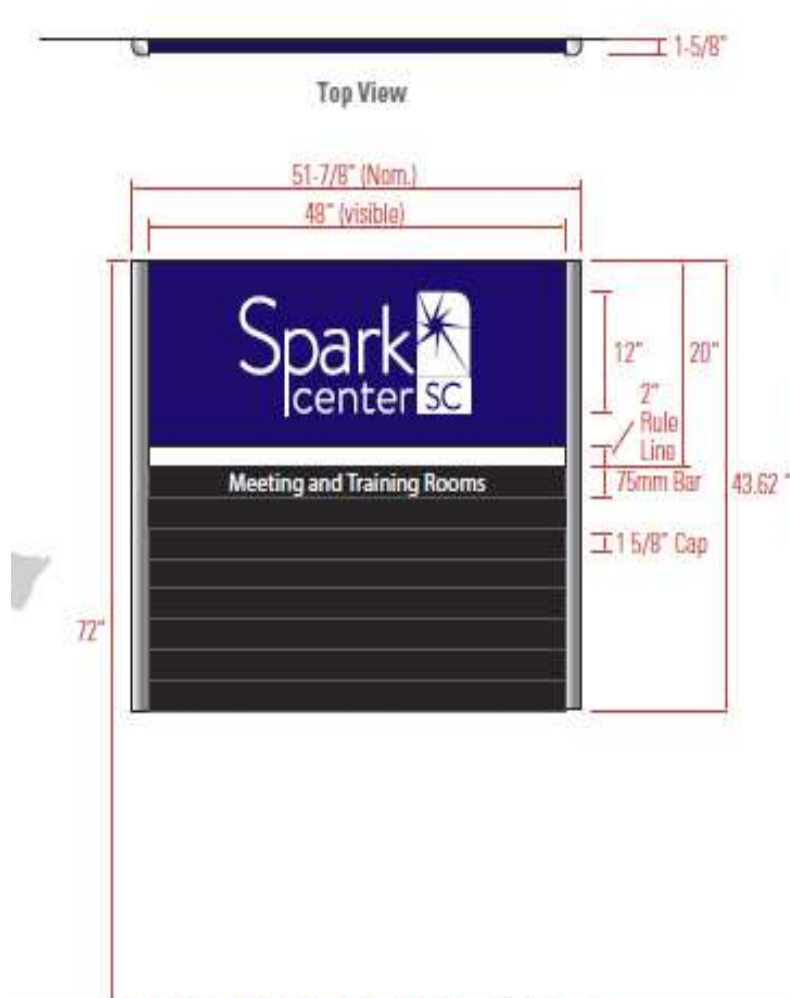

Sign Type C6 / Building Identification - Wall Mount
Location B.03 (Side A Only)

Sign Type C6 / Building Identification - Wall Mount

5150 SignPanel Series

Non-Illuminated / Mounting: Mechanical Fasteners w/ Anchors

Wall Channels: WCR (Radius) / Natural Satin

SignPanel: SPA25 / 20"(h) x 48"(w) (visible) / PMS 2748C Blue

PSV Graphics: Logo: LTBD (Spark Center Logo) / 12" / 7725-10 White

Bottom Rule Line on Sign Panel: 2"(h) x 48"(w) / A01 White

SignBars: SB75 (2-15/16") (Qty. 6) / 75mm(h) x 48"(w) (visible) / A02 Black

PSV Graphics: Myriad Pro / 1-5/8" / 7725-10 White