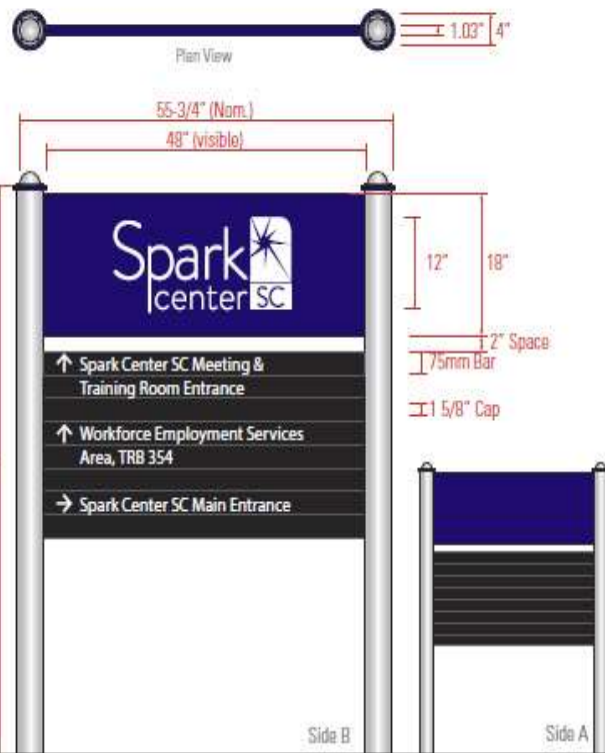

**Sign Type C2 / Building Identification**  
**Location B.02 (Side B)**

**Sign Type C2 / Building Identification**

**5120 SignPanel Series**

Non-Illuminated / Mounting: Direct Burial

**Support Posts:** SPC100 (4" Circular) x 72"(h) / Natural Satin

**Decorative Elements:** Post Cap: PCC100-D Dome / Natural Satin

**Deco Rings:** SPCDR Circular (Qty. 1 per post) / PMS 2748C Blue

**SignPanel:** SPA25 / 18"(h) x 48"(w) (visible) / PMS 2748C Blue

**PSV Graphics:** Logo: LTBO (Spark Center Logo) / 12" / 7725-10 White

**SignBars:** SB75 (2-15/16") (Qty. 6) / 75mm(h) x 48"(w) (visible) / A02 Black

**PSV Graphics:** Myriad Pro / 1-5/8" / 7725-10 White

**Arrow:** A120 / 2-1/4" / 7725-10 White / Format: LC, LM = 2"

**Sign Type C2 / Building Identification**  
**Location B.02**

**Wall Channels:** WCR (Radius) / Natural Satin

**SignPanel:** SPA25 / 20"(h) x 48"(w) (visible) / PMS 2748C Blue

PSV Graphics: Logo: LTBD (Spark Center Logo) / 12" / 7725-10 White

Bottom Rule Line on Sign Panel: 2"(h) x 48"(w) / A01 White