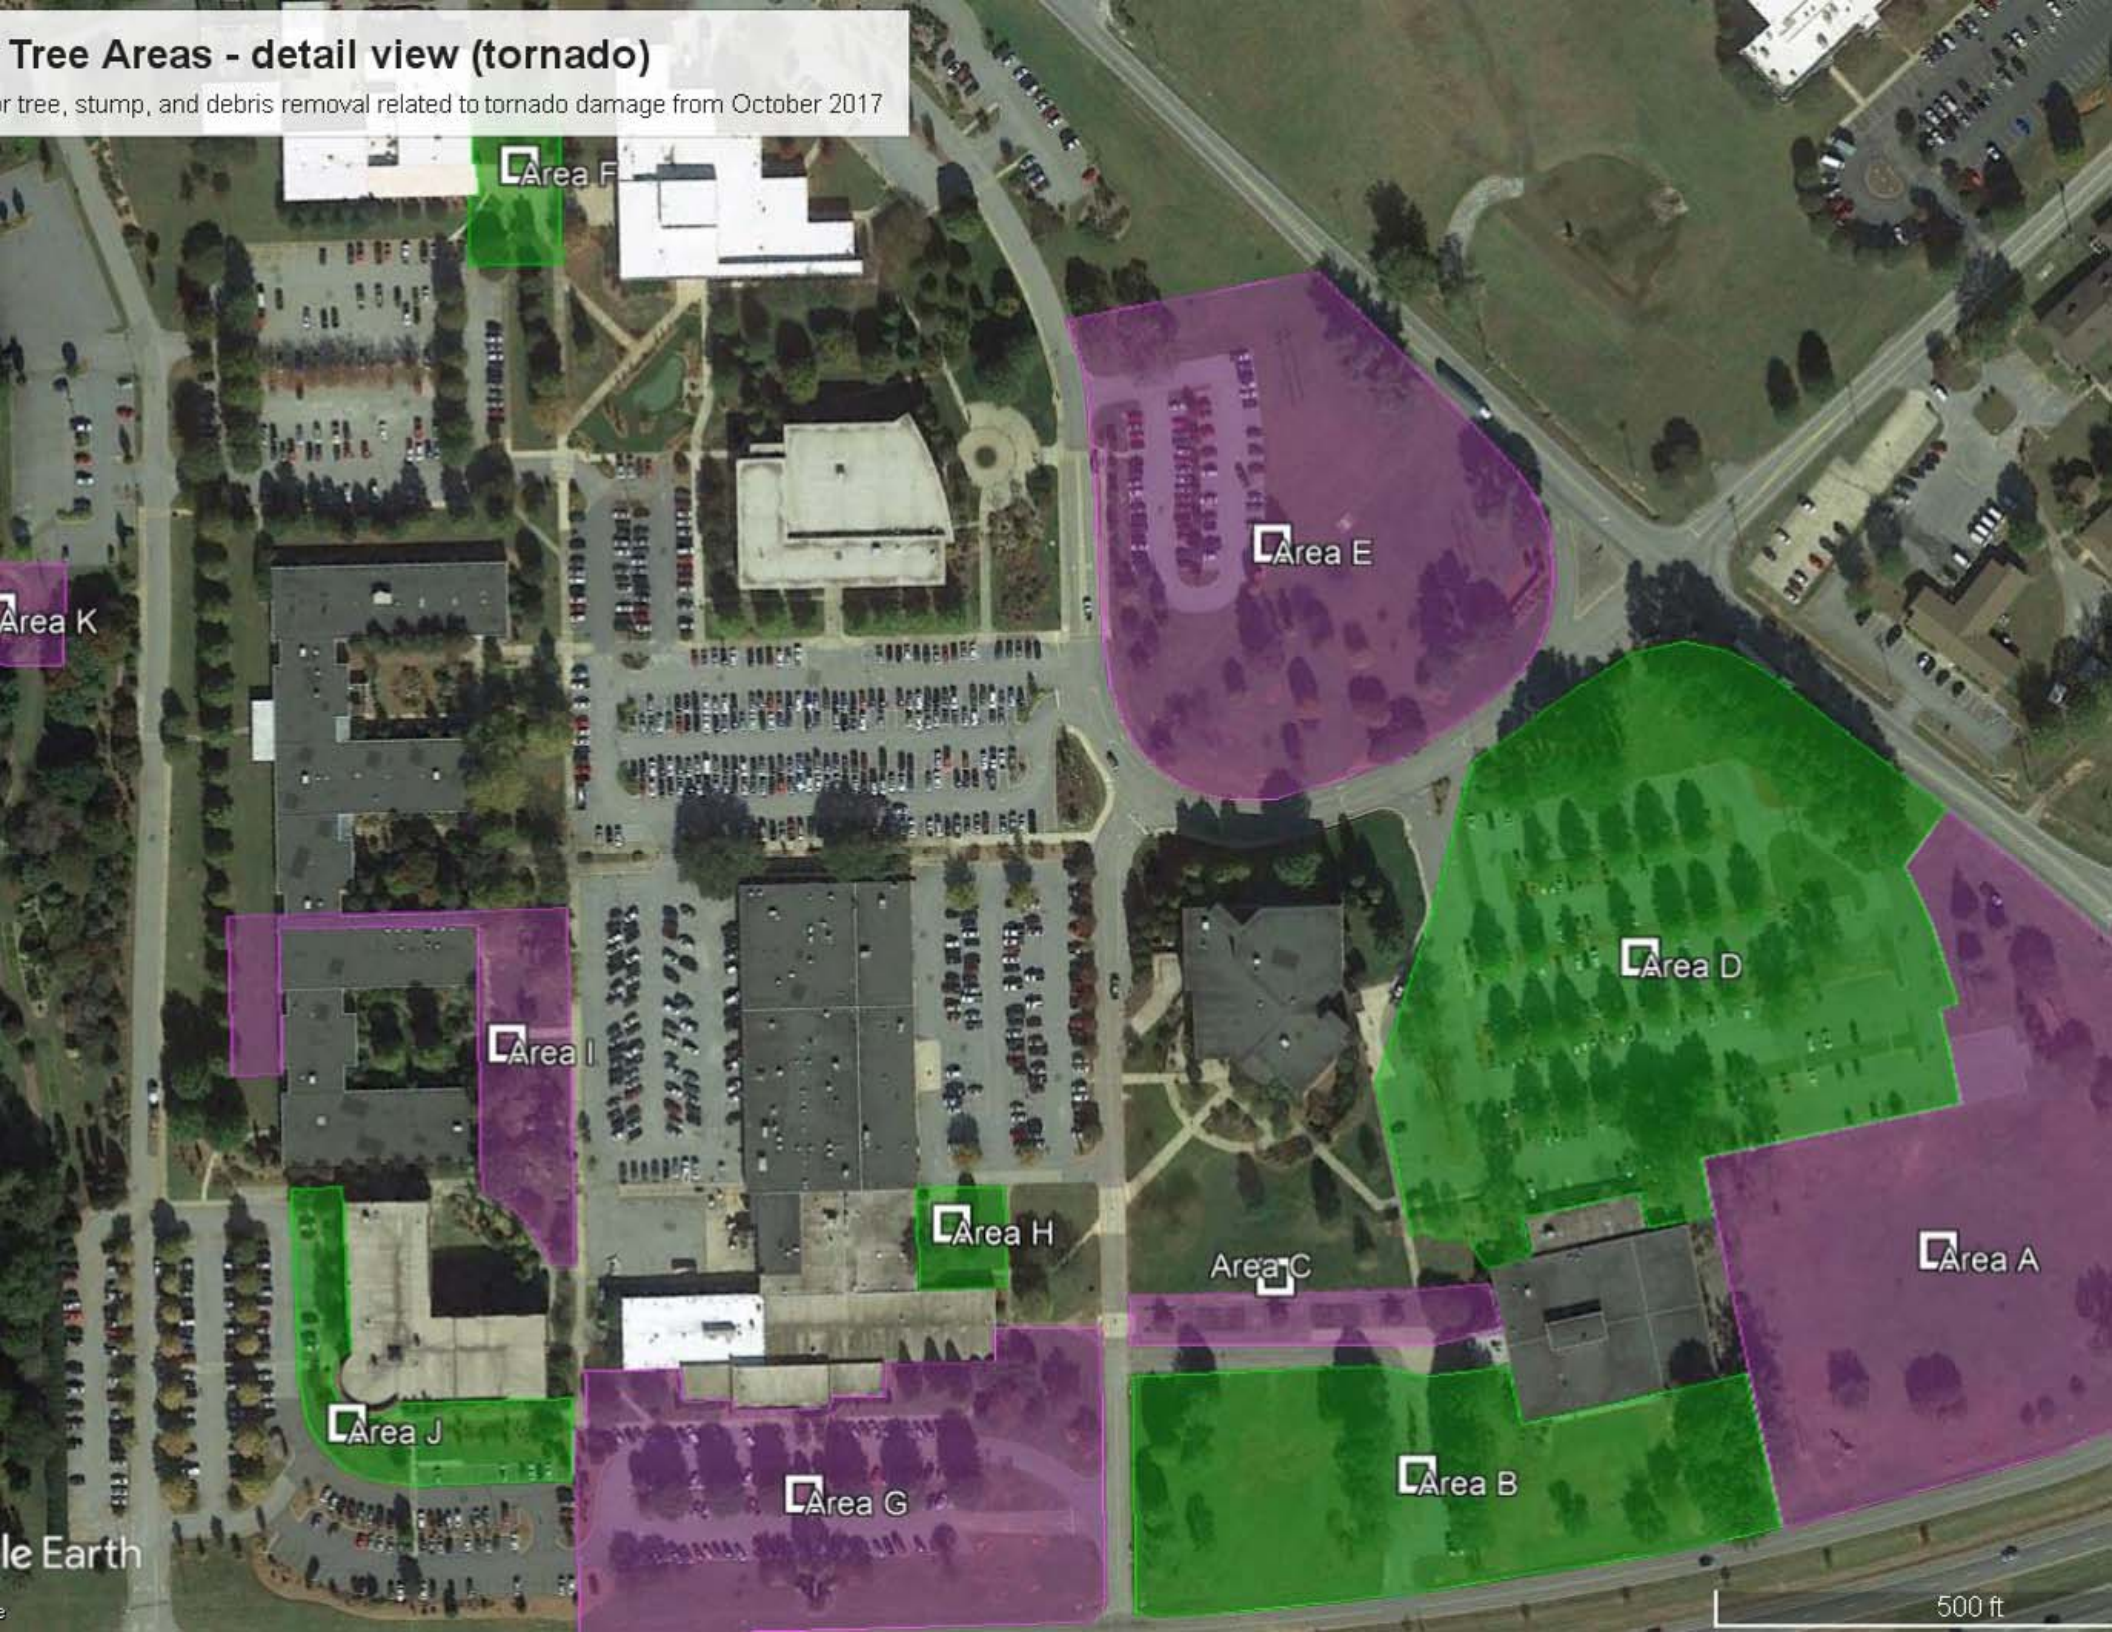

Tree Areas - detail view (tornado)

For tree, stump, and debris removal related to tornado damage from October 2017

Area F

Area E

Area D

Area I

Area H

Area C

Area A

Area J

Area G

Area B

Area K

le Earth

500 ft