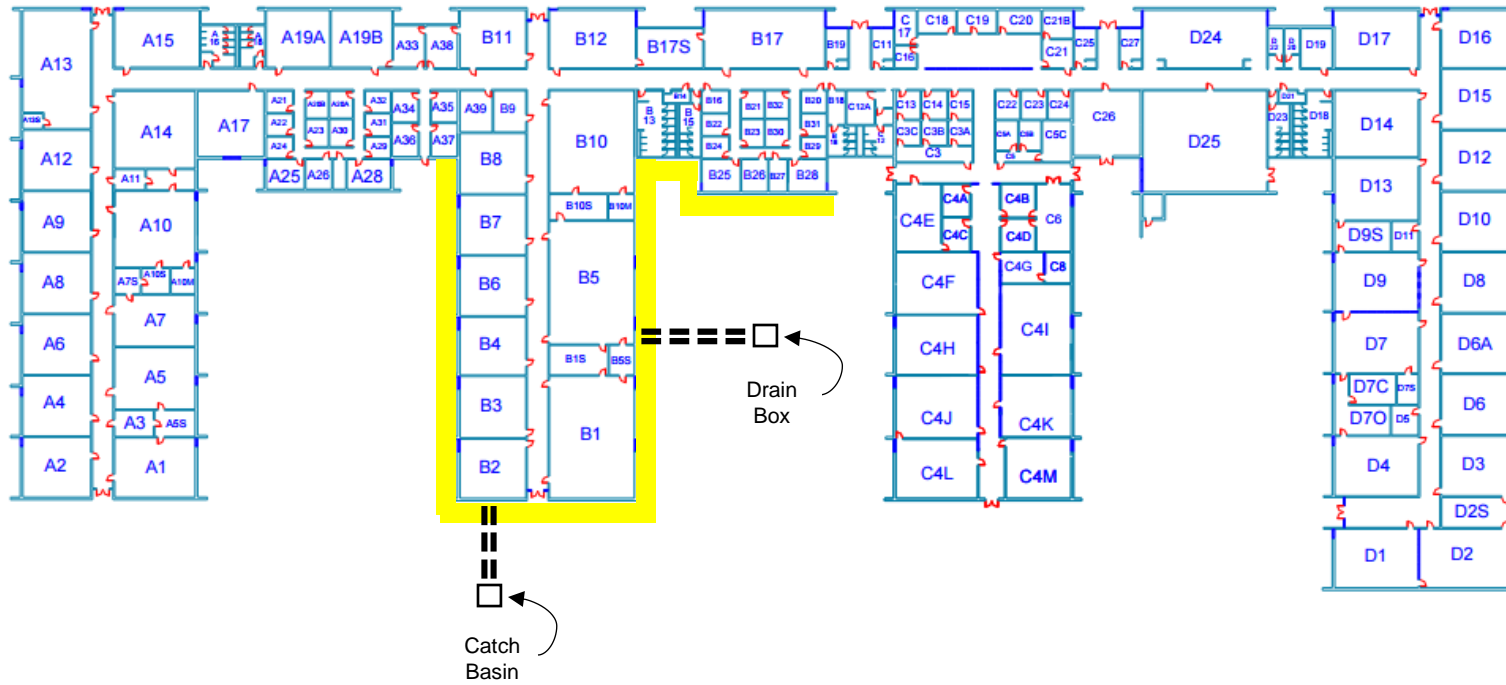

Attachment 1

Business I-85 at New Cut Road  
P.O. Box 4386  
Spartanburg, S.C. 29305  
(864)592-4600 or 1-800-922-3679

# Jack A. Powers Building Floor Plan

Revised: 10/05/2015