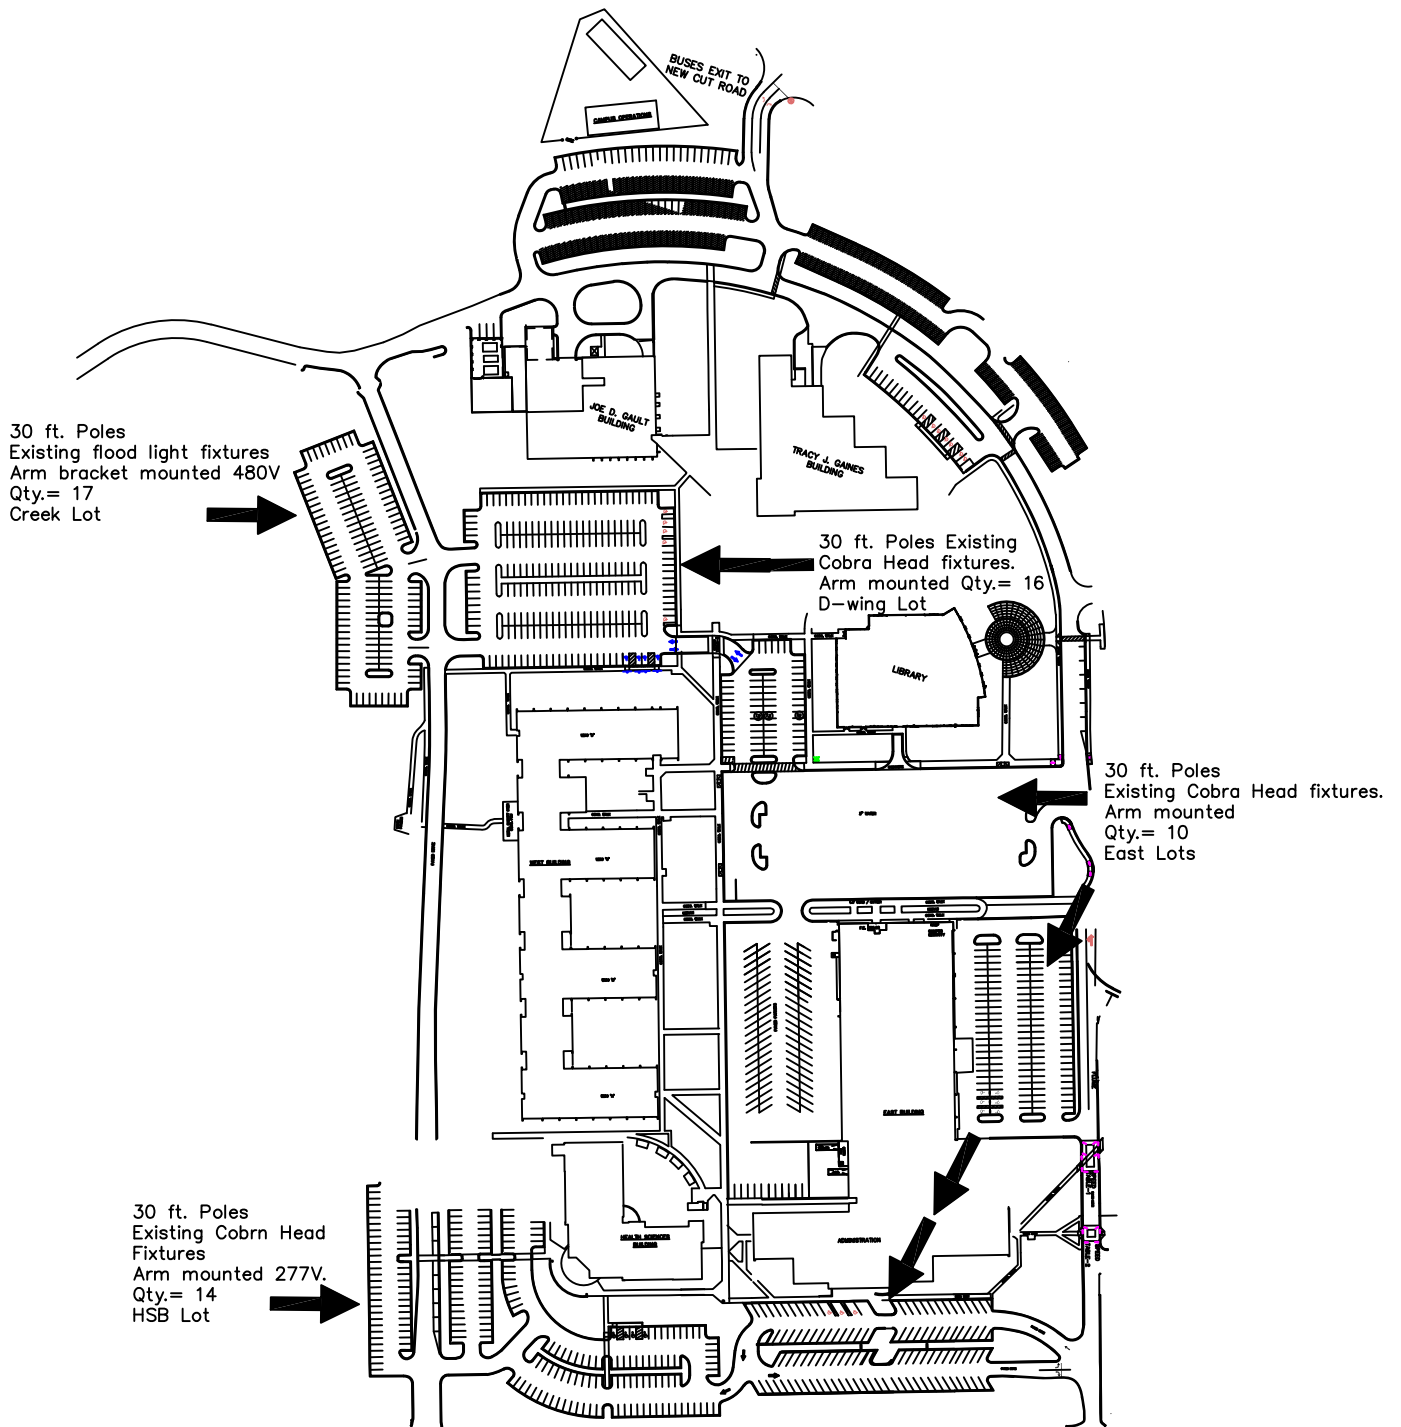

# SPARTANBURG CENTRAL PARKING LOT LIGHTING IMPROVEMENTS 2018

Qty. = (40) Existing Cobra Head, arm mounted Fixtures.  
Convert to 220W LED Replacement. (26) @ 480V  
and (14) @ 277V.

Qty. = (17) Existing Flood light, arm bracket mounted Fixtures.  
Convert to 220W LED Replacement @ 480V.